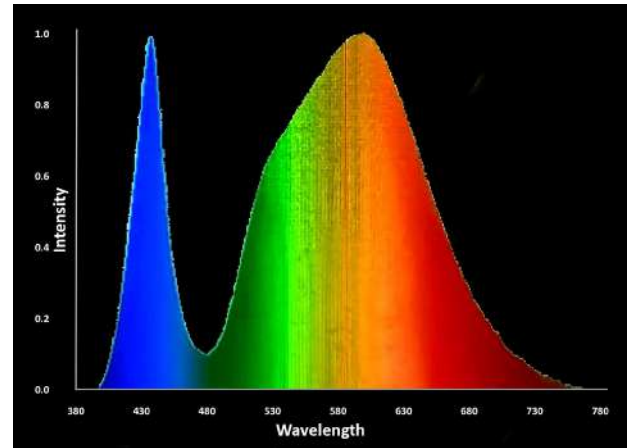

Description:

Grow+ Full Spectrum LED grow light with 24 watt power consumption. The light spectrum includes all Photosynthetic Active Radiation wavelengths that plants require. Some of the features incorporated to help the grower are:

Disclaimer

1. All specification details can have a tolerance of + or - 5%, and is subject to change without notice.
2. Warranty is covered only for manufacturing defects.

Technical Specifications		
Type	Tube Light	
Housing Material	Aluminium Base	
Input Voltage	220-240 Volts	
Power Consumption	24 Watts	
Illumination	2698 fc	
LED Diodes	Cool, Warm White	
Wavelength	400-700nm	
Length	4ft / 120cm	
Weight	0.35 kgs	
Connectors	In-built (15cm)	
Power Cable	Plug Type ~140cm	
PAR Output	Center	
	6 inches	184 $\mu\text{mol}/\text{m}^2/\text{s}$
	8 inches	159 $\mu\text{mol}/\text{m}^2/\text{s}$
Warranty	1 year limited	